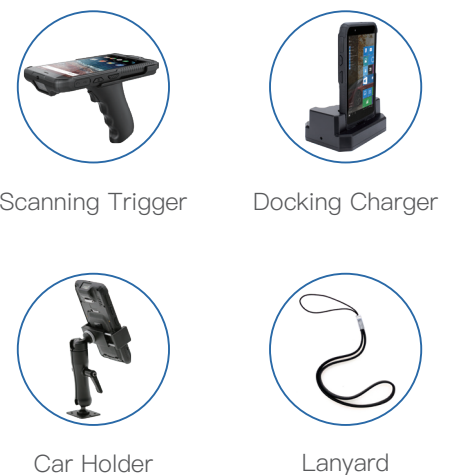

Rugged Handheld

EM-T50

Functions

- Support for Android 11 system
- Optional 3G/4G all network communication, WiFi, Bluetooth and other communication modes
- Equipped with 4000mAh large capacity battery, the machine has a endurance of 10 hours
- IP65 high protection level, in accordance with MIL-STD-810G
- Support GPS, Glonass, Beidou(G+G+B), more accurate positioning
- Support front 5 million and rear 13 million pixel auto focus camera
- 2D, NFC and other functional modules to meet the application needs of multiple industries

Product Six Views

Optional Accessories

Specification Parameter

Basic parameters	
Dimension	157.4 x 74.6 x 24.2mm
Weight	device unit 260g
Device Color	black
LCD	5 inch IPS 16:9, 720x1280, 350nits
Touch Panel	5 point G+FF capacitive touch screen Corning® Gorilla® Glass
Camera	Front 5MP Rear 13MP
I/O	Micro USB 2.0 x 1 SIM Card x 1 TF Card x 1 POGO PIN x 1 Φ3.5mm standard earphone jack x 1
Power	AC100V ~ 240V, 50Hz/60Hz, Output DC 5V/2A
Communication	
WIFI	WiFi 802.11 a/b/g/n/ac (2.4G+5G)
Bluetooth	BT5.0
3G/4G (Optional)	GSM B2/B3/B5/B8 WCDMA B1/B2/B5/B8 TDS B34/B39 FDD B1/B2/B3/B4/B5/B7/B8/B13/B17/B20/28AB TDD B38/B39/B40/B41
GNSS	Built-in GPS, Glonass, Beidou (G+G+B)

Performance parameter	
CPU	MTK OCTA Core
OS	Android 11
RAM	4GB
ROM	64GB
Battery	
Capacity	3.8V/4000mAh
Type	Li_polyment, removeable battery
Endurance	10hrs (default 50% volumn, default 200 lumens brightness, play 1080P video)
Reliability	
Operate Temperature	-10 °C ~ 55 °C
Store Temperature	-20 °C ~ 60 °C
Humidity	95% Non-Condensing
Rugged Feature	IP65 certified, MIL-STD-810G certified
Drop Height	1.2m
Data Collection	
NFC	Built-in, 13.56MHz, ISO/IEC 14443A/B, ISO/IEC 15693, ISO/IEC 18092
2D	Support SE4710, Optional N1

Application Range

The handheld terminal with RFID UHF technology is widely used, which can meet the application in retail, storage material management, finance, express delivery, medical and other fields.