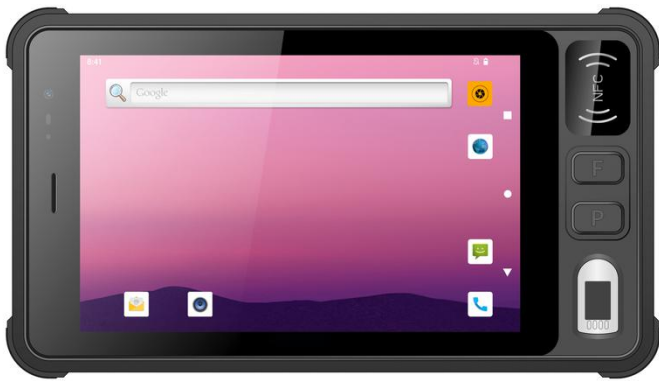

TPC-GS0881F

8" MTK MT6771 2.0GHz
Rugged Tablet

Features:

- 8" WXGA(1280 x 800)500/1000 nits TFT LCD
- MTK MT6771 2.0GHz
- WiFi 802.11a/b/g/n/ac, Bluetooth 4.0, LTE
- 5MP Front and 13MP Rear Camera
- NFC, Optional 2D Barcode Scanner /Fingerprint Recognition
- Support 3 GNSS, GPS+BD+GLonass
- 9800mAh large-capacity battery can meet long-time working requirements
- IP67 Compliant, Drop 1.2m
- Android 10

Specifications:

System Hardware

CPU	MTK MT6771 Octa-core 2.0GHz	Earpiece	Waterproof earpiece
Memory	4GB, Optional 6GB	Button	Power button, Volume +/-, Customize function key: P
Storage	64GB, Optional 128GB		Barcode scanner shortcut key: F
Camera	5MP front camera with fixed focus 13MP rear camera with auto focus and LED light	LED Indicator	Charging indicator
Speaker	Single speaker, 1.2W/8Ω	Sensor	G-sensor, Gyroscope, E-compass, Distance sensor, Motor, Light sensor
MIC	Waterproof MIC		

Display

LCD Type	8" TFT-LCD	Touchscreen	5-points projected capacitive touchscreen
Max. Resolution	1280*800	Cover Glass	Corning Gorilla Glass III, hardness 7H, light transmittance 85%
Luminance	500 cd/m ² , Optional 1000 cd/m ²		